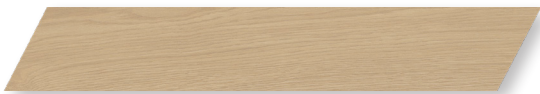

Bianco

Miele

Nut

Beige | 8"x48"

Miele | 4"x24" Chevron

Bianco | 8"x48"

NORDLAND

TECHNICAL CHARACTERISTICS

Material	Glazed Porcelain
Finish	Matte
Thickness	9.5 mm
Application	Interior/Exterior
Shade Variation	V2
Frost Resistant	Yes
Slip Resistant	R10
Rectified	Yes

Wayne Tile
Company

Made In **ITALY**

SHOWROOM LOCATIONS