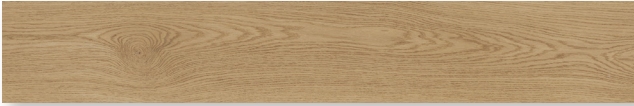

Bianco

Miele

Nut

Beige | 8"x48"

Miele | 4"x24" Chevron

Bianco | 8"x48"

NORDLAND

TECHNICAL CHARACTERISTICS

Material	Glazed Porcelain
Finish	Matte
Thickness	9.5 mm
Application	Interior/Exterior
Shade Variation	V2
Frost Resistant	Yes
Slip Resistant	R10
Rectified	Yes

Wayne Tile
Company

Made In **ITALY**

SHOWROOM LOCATIONS