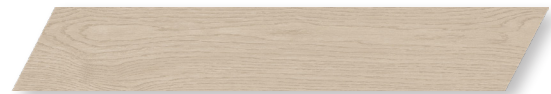

NORDLAND

COLLECTION

Wayne Tile
Company

www.waynetile.com

NORDLAND

STOCK SIZES

AVAILABLE COLORS

Biege

Bianco

Miele

Nut

Beige | 8"x48"

Miele | 4"x24" Chevron

Bianco | 8"x48"

NORDLAND

TECHNICAL CHARACTERISTICS

Material	Glazed Porcelain
Finish	Matte
Thickness	9.5 mm
Application	Interior/Exterior
Shade Variation	V2
Frost Resistant	Yes
Slip Resistant	R10
Rectified	Yes

Wayne Tile
Company

Made In **ITALY**

SHOWROOM LOCATIONS