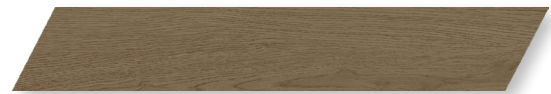

Bianco

Miele

Nut

Beige | 8"x48"

Miele | 4"x24" Chevron

Bianco | 8"x48"

NORDLAND

TECHNICAL CHARACTERISTICS

Material	Glazed Porcelain
Finish	Matte
Thickness	9.5 mm
Application	Interior/Exterior
Shade Variation	V2
Frost Resistant	Yes
Slip Resistant	R10
Rectified	Yes

Wayne Tile
Company

Made In **ITALY**

SHOWROOM LOCATIONS